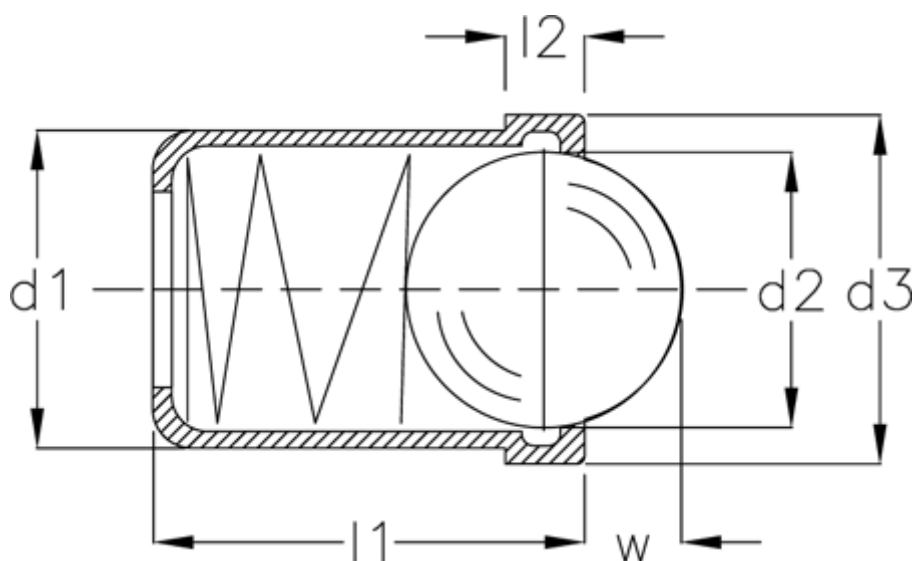

Data Sheet

Article number: 208830081

Description: E+G
Spring plunger GN 614-10-NI

Measures

d1	= 10
d2	= 8.5
d3	= 11.0
l1	= 13.5
l2	= 2.5
Spring pressure N bottom	= 18.5
Spring pressure N top	= 8.5
W	= 3.1